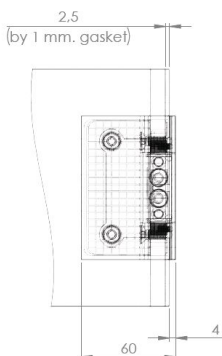

PRODUCT SHEET

Description:

Shower Hinge "Tex III", 90DG, CPL, Glass/Glass, 6-10mm. Glass Thickness, W/15 DG Angle Adjustment Function, & 25DG Return Function, Brass Material, Straight Edges., Incl. 4 x Transp. 1mm & 4 x Transp. Cushions 2mm Thickness

Item number:

15.24.053-0

Units	Box	Carton	HS Code	Barcode
Pcs.	1	10	8302100090	
				5704866501729

SISO A/S

Mileparken 11
DK-2740 Skovlunde
Denmark
VAT: DK 24786013

Phone +45 45 830 900

www.siso.dk
siso@siso.dk